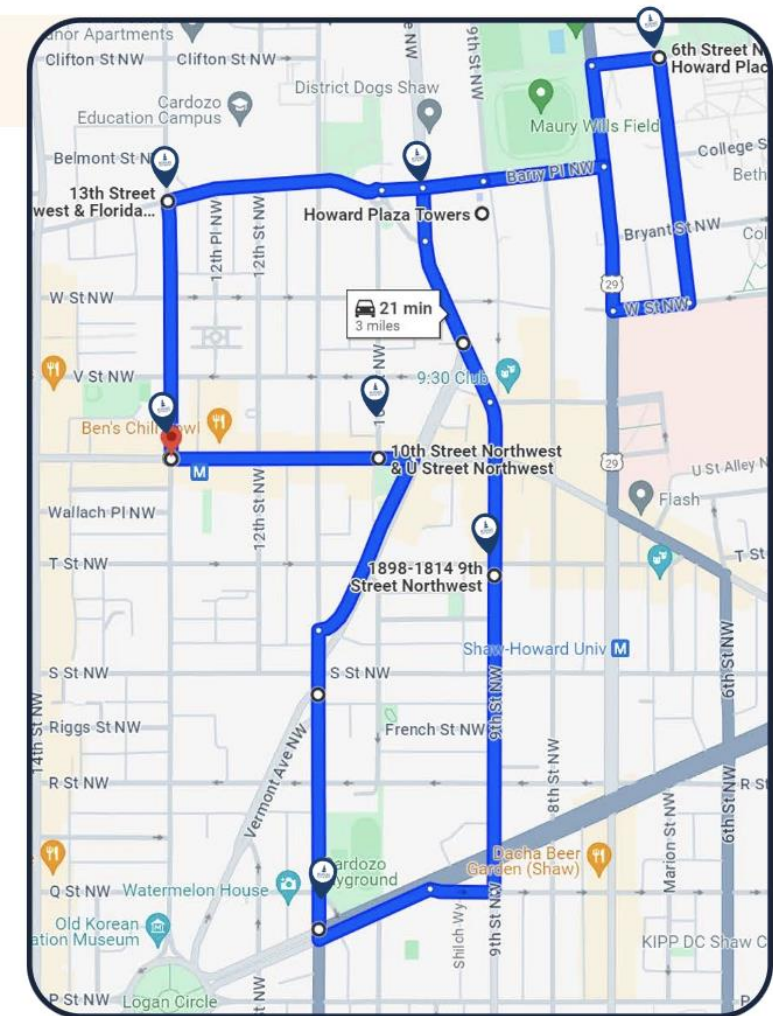

South Campus

THE STOPS

U St Metro: 13th St

- U Street and 13th St NW, Washington DC

U St Metro: 10th St

- U Street and 10th St NW, Washington, DC

1851 9th St NW

- 1851 9th St NW, Washington, DC

East Towers

- 2251 Sherman Ave NW, Washington, DC

6th & Howard

- Intersection of 6th St and Howard PI NW

East Towers (repeat stop):

- 2251 Sherman Ave NW, Washington, DC

13th & Florida

- Intersection of 13th St and Florida Ave NW