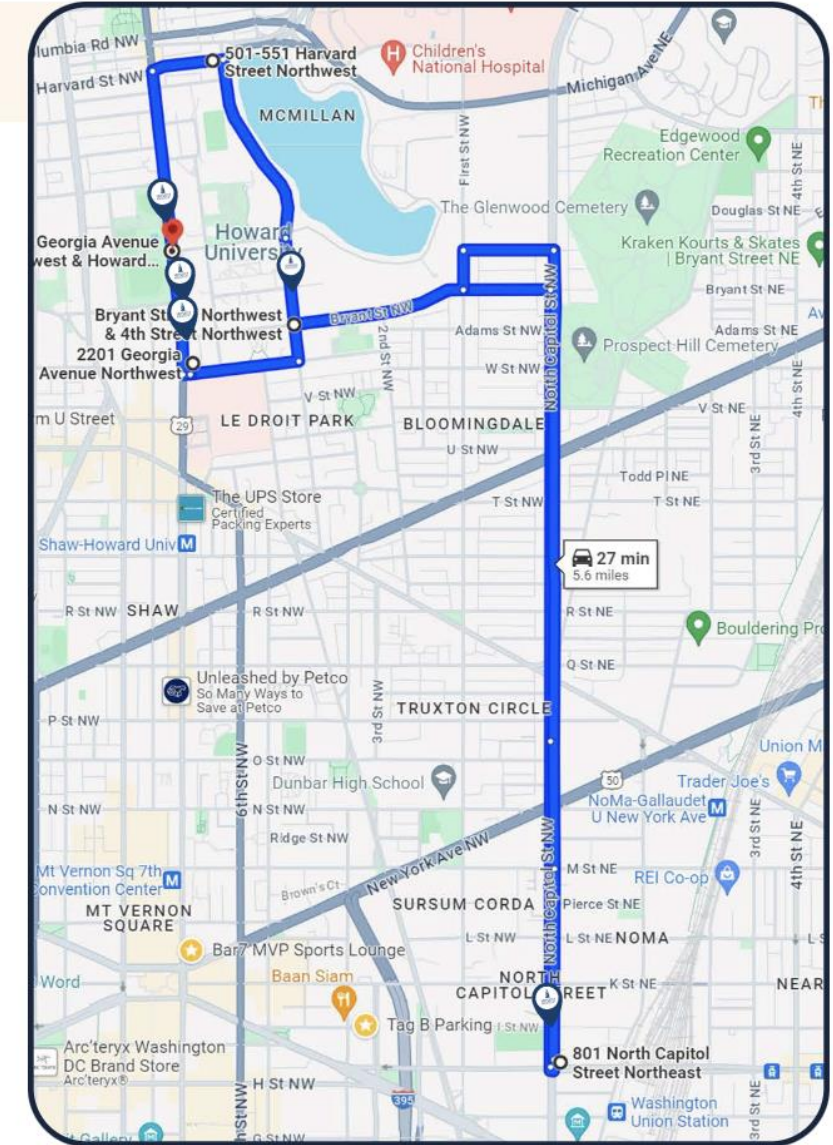

*Times listed are departure times

Mazza to 801 N Capitol

Mazza	801 N Capitol
7:00 AM	8:00 AM
9:00 AM	10:00 AM
11:00 AM	12:00 PM
1:00 PM	2:00 PM
3:00 PM	4:00 PM
5:00 PM	6:00 PM
7:00 PM	8:00 PM
9:00 PM	

*Times listed are departure times

801 North Capitol

THE STOPS

Georgia & Howard

- Georgia Ave NW & Howard Pl NW, Washington, DC

Georgia & Fairmont

- Georgia Ave NW & Fairmont Ave, Washington, DC

4th & Bryant

- 4th & Bryant St NW, Washington, DC

801 N Capitol

- 801 N Capitol St NE, Washington, DC 20002

4th & Bryant

- 4th & Bryant St NW, Washington, DC

Book Store

- 2205 Georgia Ave NW, Washington, DC

Mazza to 801 North Capitol *EXPRESS*

THE STOPS