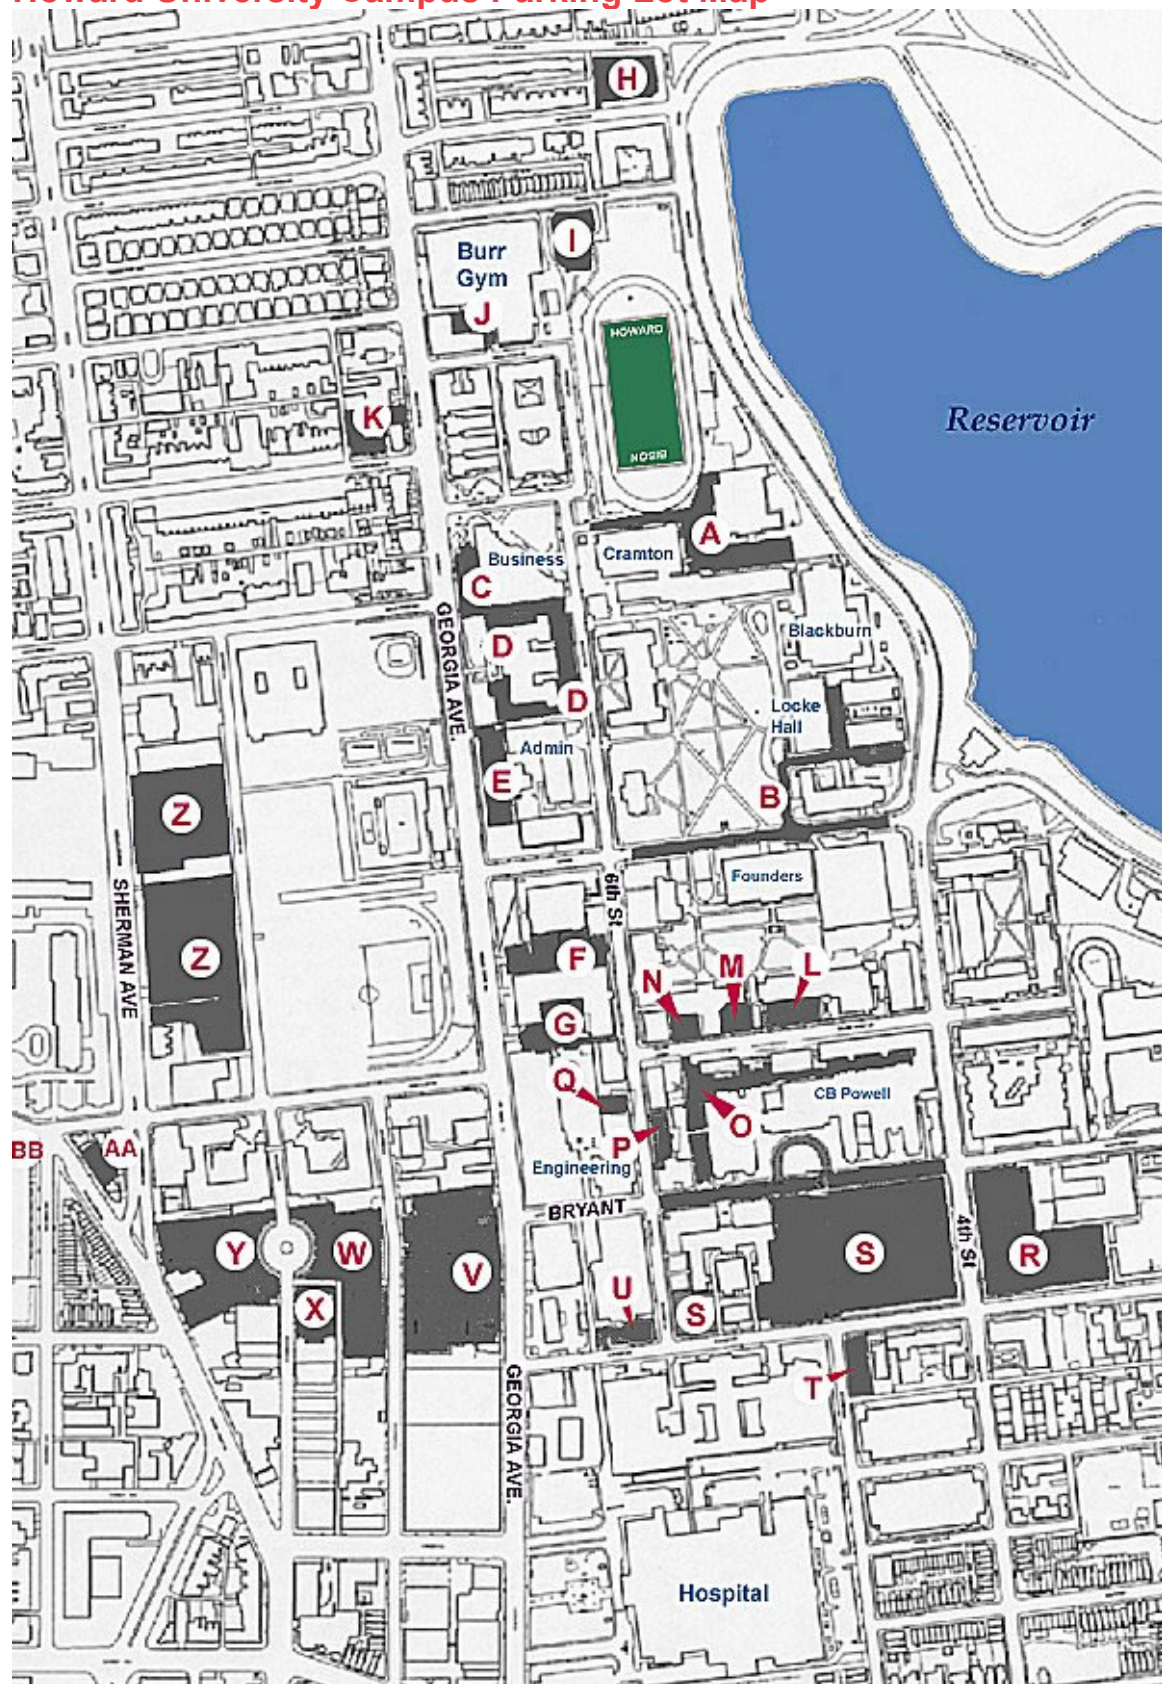

# Howard University Campus Parking Lot Map

## Howard University Campus Parking Lot Key

Former Lot Name	New Lot Name	Lot Location	Lot Address
A	Childers	Fine Arts Drive	2465 6th St. NW
AA	Florida Ave.	Front of HUSC	2244 10th St. NW
B	Founders	Main Gate	2400 6th St. NW
BB	HUSC	HUSC (Garage)	2244 10th St. NW
C	Business	School of Business	2640 6th St. NW
D	Miner	Miner Lot	2402 6th St. NW
DD	East	Divinity School	14th & Monroe St. NE
E	Johnson	Rear Administration	2535 Georgia Ave. NW
EE	LSHSL	L.S. HS Library	4TH & Bryant St. NW
F	Macky	Architecture	2366 6th St. NW
G	Downing	Engineering	2300 6th St. NW
H	Drew	Drew Hall	511 Harvard St. NW
I	Greene	Front of Burr Gym	6th & Girard St. NW
J	Burr	Rear of Burr Gym	6th & Girard St. NW
K	Georgia	Old Comm Lot	2703 Georgia Ave. NW
L	Just	Biology Building	407 College St. NW
LL	West	West Campus	2900 Vann Ness St. NW
M	Chem	Chemistry	407College St. NW
N	S.H.C	Univ. Health Ctr. (Med. Arts Bldg.)	Georgia Avenue & W St. NW - NEW
O	C.B.P.	Sch. of Communications	521 College St. NW
P	6th St.	Student Resource Ctr.	525 College St. NW
Q	Bunche	Bunche Center	2218 6th Street. NW
R	Bethune	Bethune Annex	4th & Bryant St. NW
S	Annex 1	Numma P. Adams	W Street (Bet 5th & 6th Street) NW
T	5th & W	Opposite L.S HS Library	5th & W St. NW
U	6th & W	School of Dentistry	6th & W St. NW
V	Howard Ctr	Opposite H.U Book Store	Georgia Avenue & Bryant St. NW
W	East Towers	Rear East Towers	Barry Place & 9th Street. NW
X	9th St.	Behind Tower Plaza Lots	2200 9th St. NW
Y	West Tower	Rear West Towers	986 Florida Ave. NW
Z	Banneker	Old Business School	2345 Sherman Ave. NW