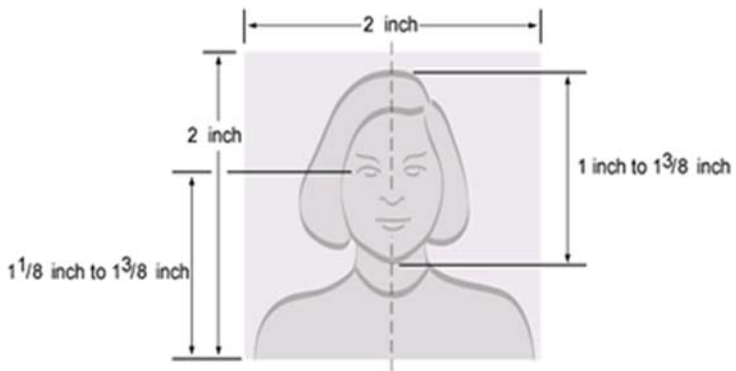

Online Photo Submission Policies

1. Bison One Card Online Photo Submission

- a. The key requirement for online photo submission is the photo should clearly identify the cardholder. In general, all photos must be a color photo with a frontal view of just head and shoulders on a solid white or blue background. Please see the information below for additional description of the requirements:
 - i. Frame subject with full face, front view, eyes open
 - ii. Make sure the photo presents full head from top of head to bottom of chin; height of head should measure 1 inch to 1 – 3/8 inches (25mm to 35mm)
 - iii. Center head within frame (see figure 2 below)
 - iv. Make sure eye height is between 1 – 1/8 inches to 1 – 3/8 inches (28mm and 35mm) from bottom of photo
 - v. Photograph the subject against a plain white or blue background
 - vi. Position the subject and lighting so that there are no distracting shadows on the face or background
 - vii. The subject should have a natural expression

Figure 1. Head Position & Placement

Figure 2. Example of a well Composed Photo